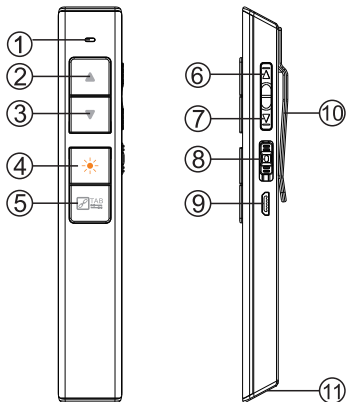

Teacher, lecturer, business person, master of ceremonies , suitable for classroom, speeches, meeting, and all other occasions used by computer and projector.

(3)Operation System

Windows, Mac OS, Linux, Android. May only support laser and page turning only on Mac OS, Linux, Android system.

(4)Package

USB receiver Inside x 1
Manual,
Cloth bag

开始使用

(一) 按键功能图解

- ① 工作指示灯
- ② 上翻页键
- ③ 下翻页键
- ④ 激光键
- ⑤ 超链接键
- ⑥ 播放/音量+
- ⑦ 上下曲/音量-
- ⑧ 电源开关
- ⑨ Micro USB充电
- ⑩ 可拆卸背夹
- ⑪ USB接收器

注意使用完毕后，要及时回收USB接收器
以免丢失

Start to use

(1) Key function diagram

- ① LED indicator,
- ② Page up
- ③ Page down
- ④ Laser
- ⑤ Hyperlink button
- ⑥ Play/VOL+
- ⑦ Last /next song/VOL-
- ⑧ Power
- ⑨ Micro USB
- ⑩ Clip
- ⑪ USB receiver